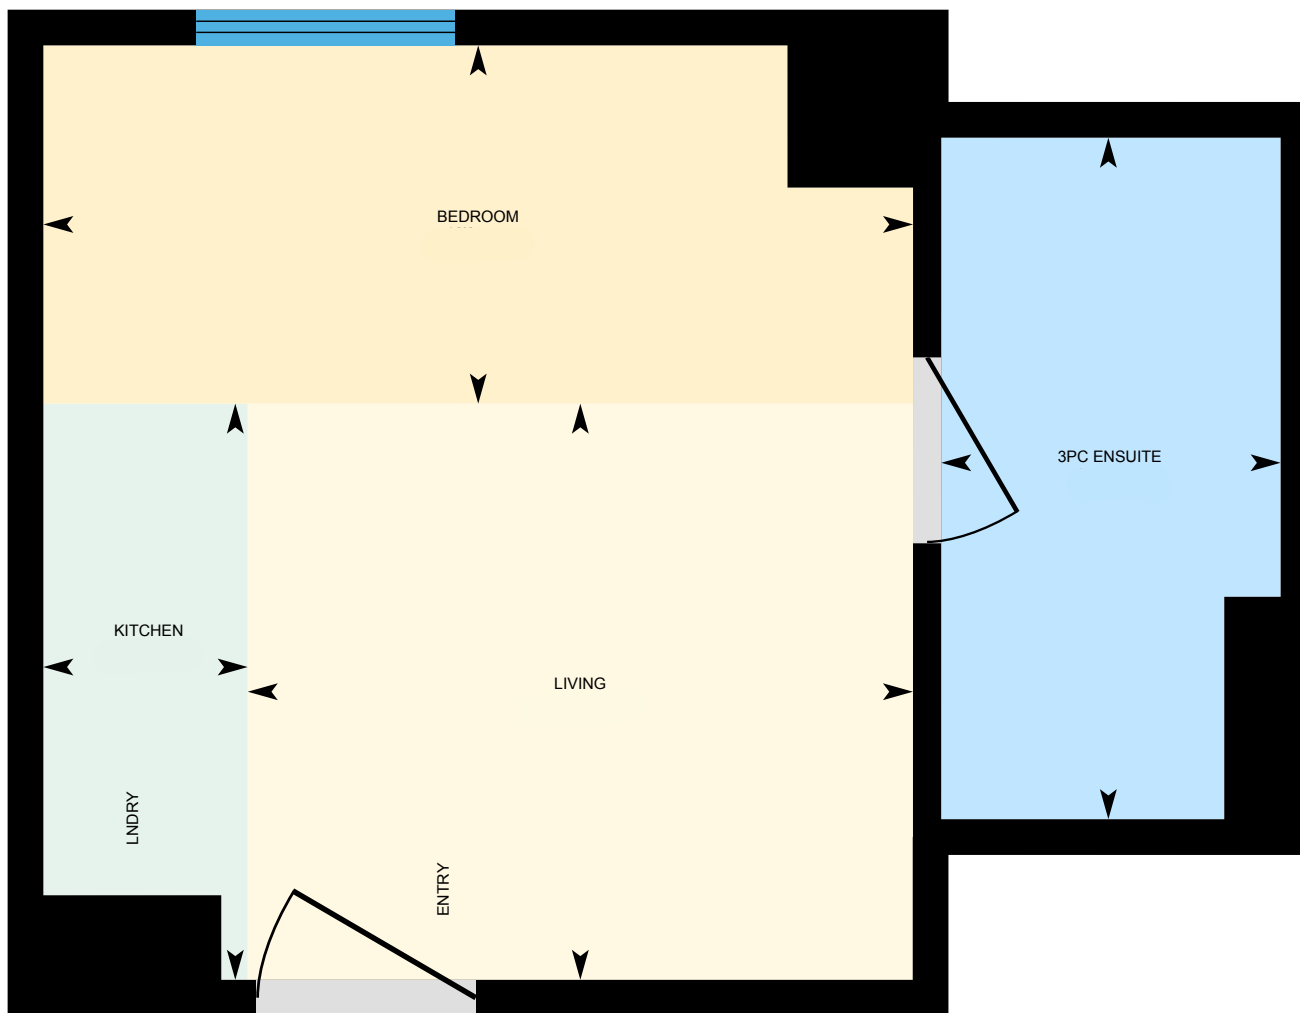

617-1 King St W, Toronto, ON

PREPARED: 2021/09/22

White regions are excluded from total floor area in iGUIDE floor plans. All room dimensions and floor areas must be considered approximate and are subject to independent verification.