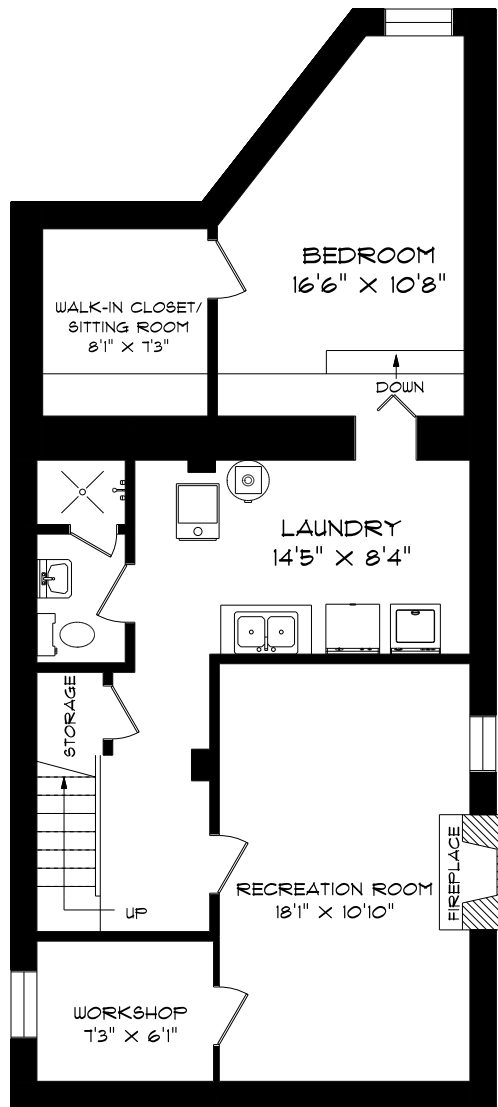

7 CARDIFF ROAD

BASEMENT
906 SQUARE FEET

MAIN FLOOR
906 SQUARE FEET

SECOND FLOOR
621 SQUARE FEET

PHONE 905-271-7010
FAX 905-271-4468
PLANS@PLANITMEASURING.COM

MEASURED ON JANUARY 13, 2014
ROOM SIZES SHOULD BE CONSIDERED APPROXIMATE
SINCE MEASUREMENTS ARE SUBJECT TO CERTIFICATION.

© 2014 PLANIT MEASURING®