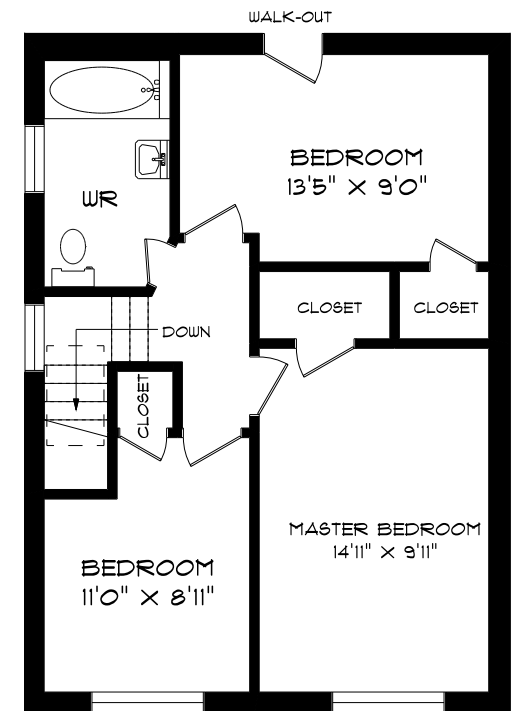

7 CARDIFF ROAD

BASEMENT
906 SQUARE FEET

MAIN FLOOR
906 SQUARE FEET

SECOND FLOOR
621 SQUARE FEET

PHONE 905-271-7010
FAX 905-271-4468
PLANS@PLANITMEASURING.COM

MEASURED ON JANUARY 13, 2014
ROOM SIZES SHOULD BE CONSIDERED APPROXIMATE
SINCE MEASUREMENTS ARE SUBJECT TO CERTIFICATION.

© 2014 PLANIT MEASURING®