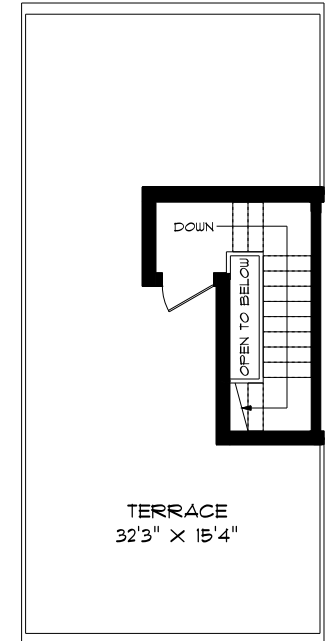

# 16 ANNEX LANE

PHONE 905-271-7010  
FAX 905-271-4468  
PLANS@PLANITMEASURING.COM

MEASURED ON NOVEMBER 12, 2013  
ROOM SIZES SHOULD BE CONSIDERED APPROXIMATE  
SINCE MEASUREMENTS ARE SUBJECT TO CERTIFICATION.