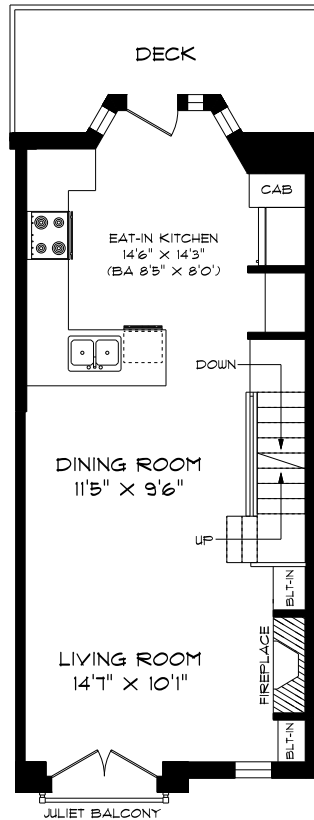

# 16 ANNEX LANE

PHONE 905-271-7010  
FAX 905-271-4468  
PLANS@PLANITMEASURING.COM

MEASURED ON NOVEMBER 12, 2013  
ROOM SIZES SHOULD BE CONSIDERED APPROXIMATE  
SINCE MEASUREMENTS ARE SUBJECT TO CERTIFICATION.

© 2013 PLANIT MEASURING®