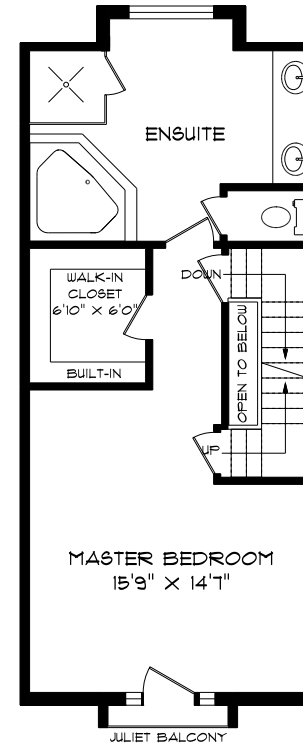

# 16 ANNEX LANE

PHONE 905-271-7010  
FAX 905-271-4468  
PLANS@PLANITMEASURING.COM

MEASURED ON NOVEMBER 12, 2013  
ROOM SIZES SHOULD BE CONSIDERED APPROXIMATE  
SINCE MEASUREMENTS ARE SUBJECT TO CERTIFICATION.

© 2013 PLANIT MEASURING®