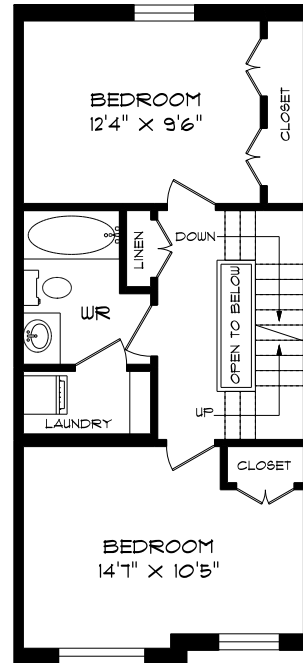

# 16 ANNEX LANE

PHONE 905-271-7010  
FAX 905-271-4468  
PLANS@PLANITMEASURING.COM

MEASURED ON NOVEMBER 12, 2013  
ROOM SIZES SHOULD BE CONSIDERED APPROXIMATE  
SINCE MEASUREMENTS ARE SUBJECT TO CERTIFICATION.

© 2013 PLANIT MEASURING®